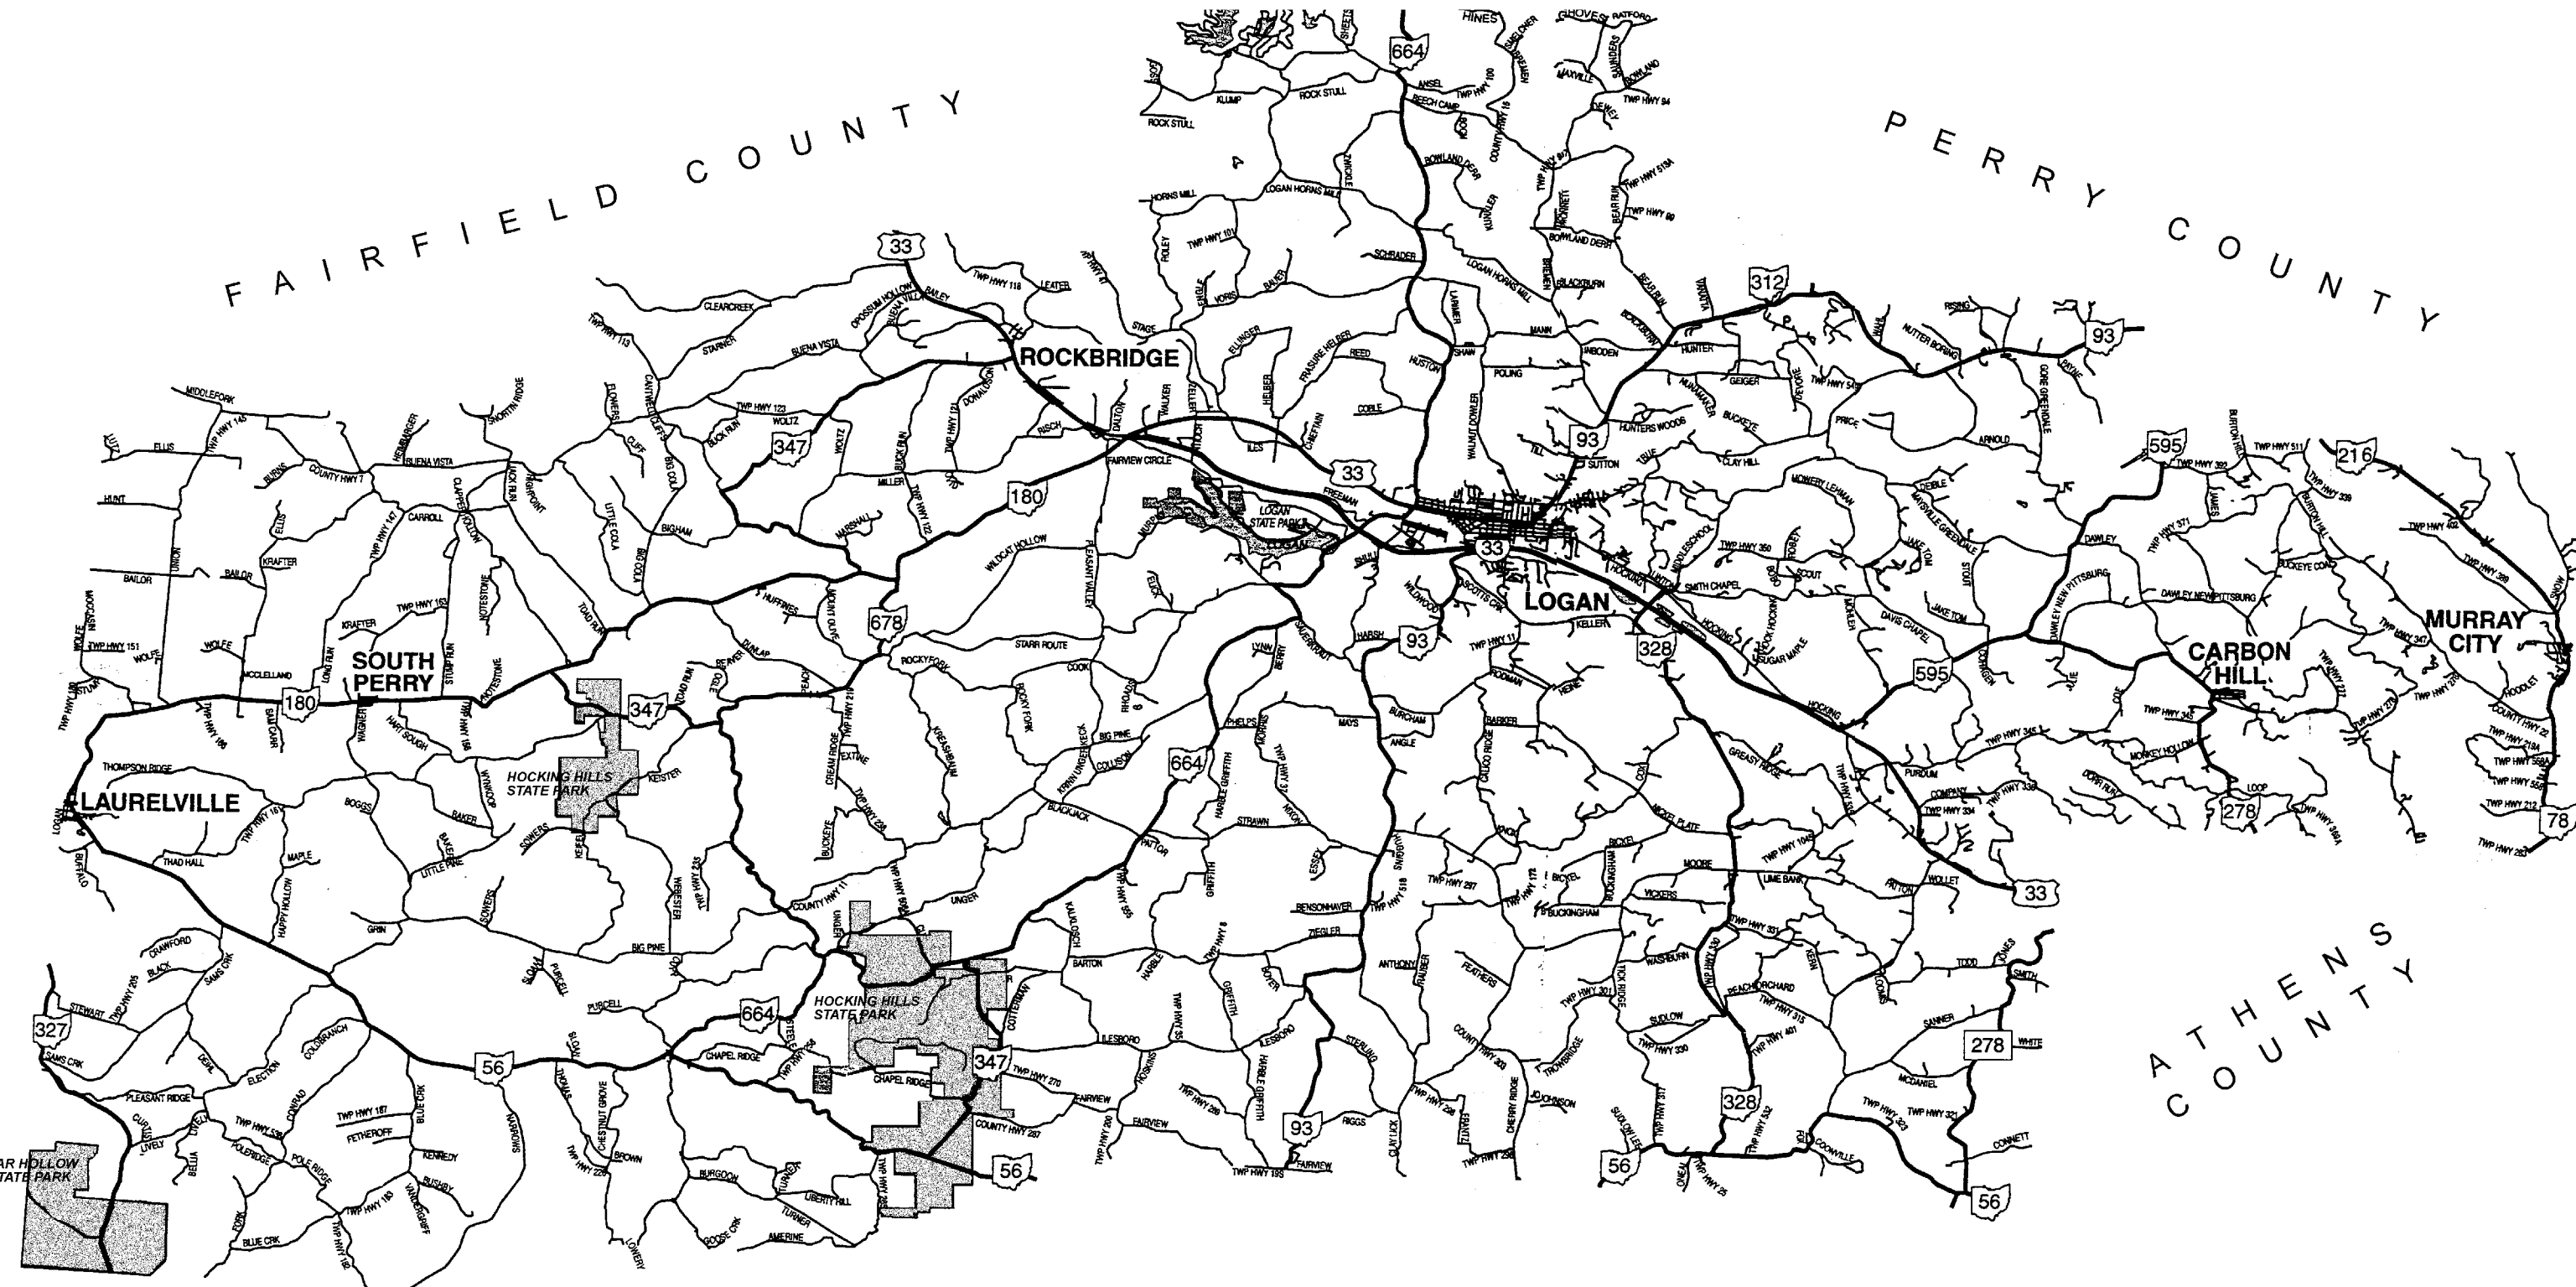

ROSS COUNTY

FAIRFIELD COUNTY

PERRY COUNTY

CATHENS COUNTY

ROCKBRIDGE

LOGAN

SOUTH PERRY

LAURELVILLE

CARBON HILL

MURRAY CITY

TAR HOLLOW STATE PARK